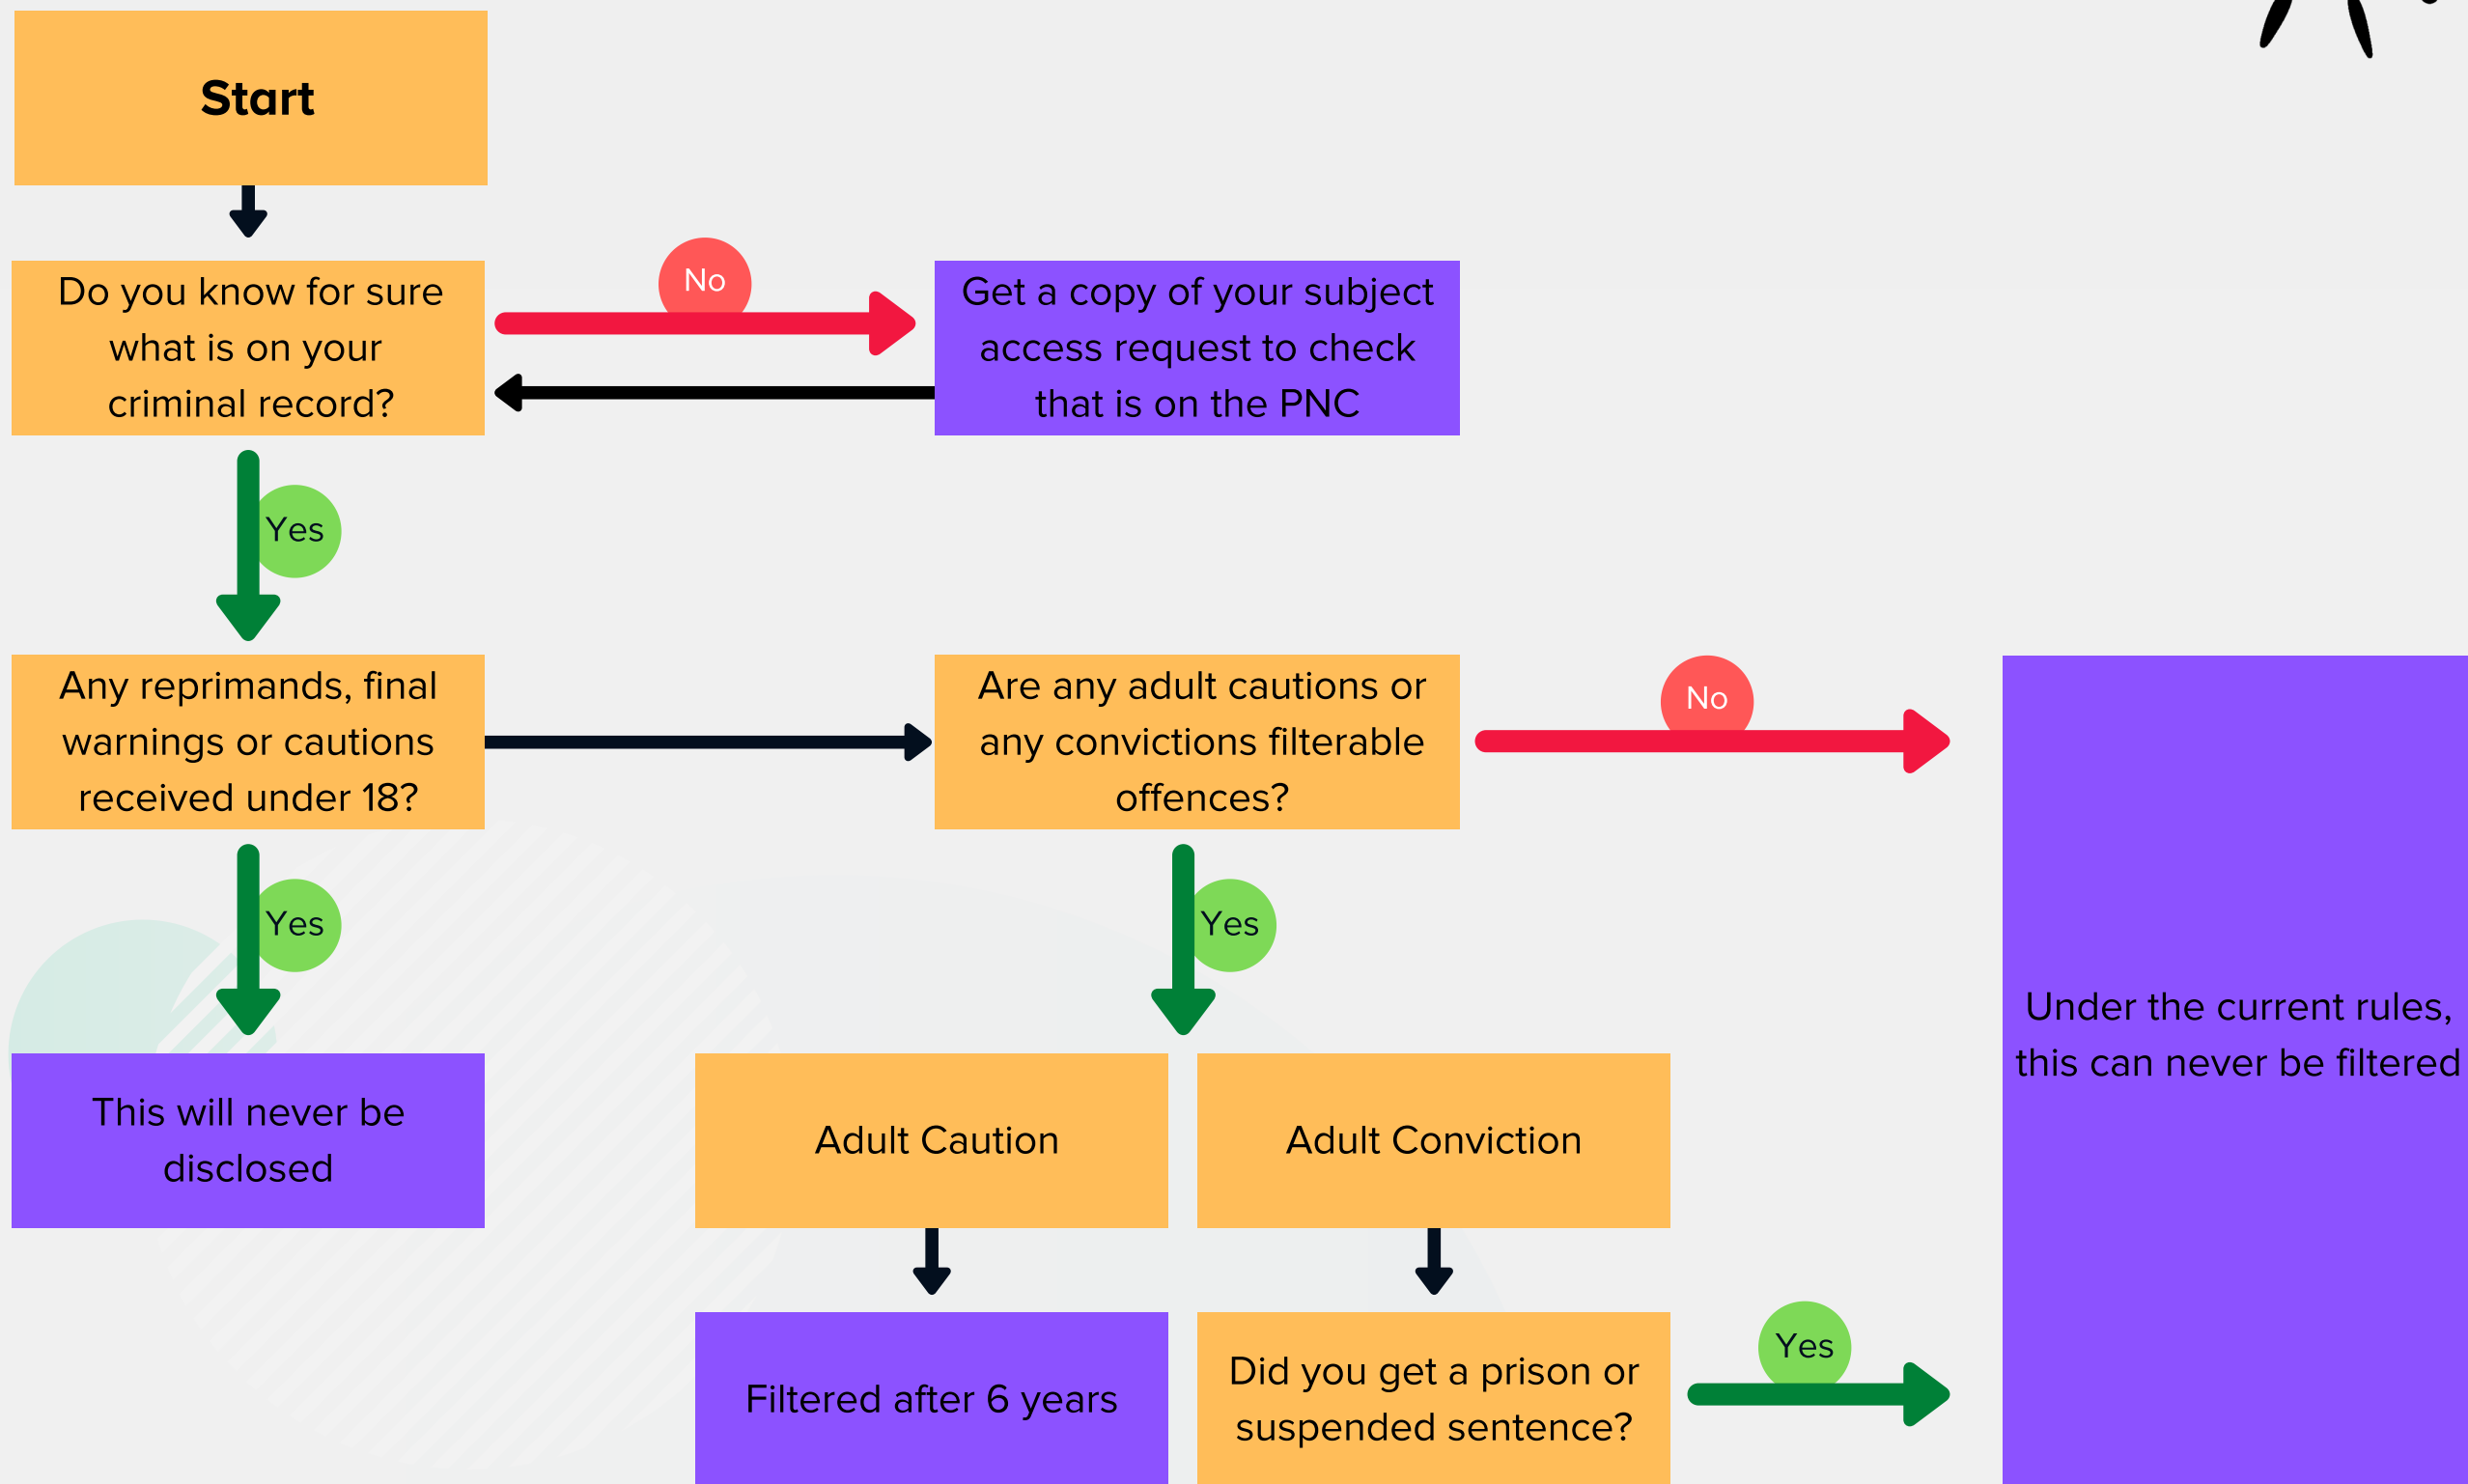

DBS GUIDANCE

Filterable	Not Filterable
Theft	Robbery
Common Assault	ABH
Soliciting	Sexual Offences
Most minor Drug Offences	Safeguarding Offences
For a full list of offences that can never be filtered, go to - www.hub.unlock.org.uk/filteringdetailed	